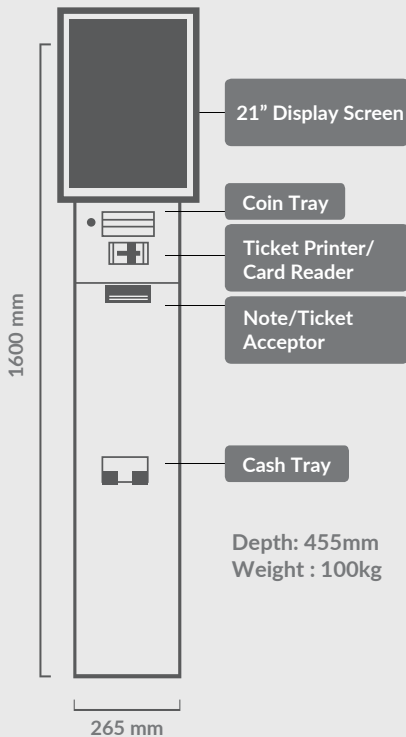

Other key features

- ✓ Multiple ticket collection & break notes
- ✓ Secure day safe & 1000 note stacker
- ✓ Call attendant button
- ✓ 99.5% uptime
- ✓ Free upgrades & maintenance
- ✓ 4x cassettes with a 500 note capacity each